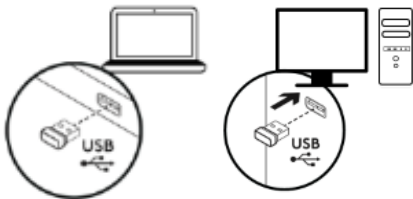

User Manual
Model WY30000/WY30001/WY30002

Wireless Multimedia Keyboard
&
Mouse

1.

2.

3.

FC CE E ! ~~WEEE~~