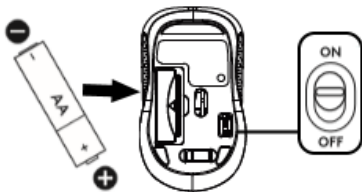

User Manual
Model WY30000/WY30001/WY30002

Wireless Multimedia Keyboard
&
Mouse

1.

2.

3.

FC CE E ! ~~WEEE~~